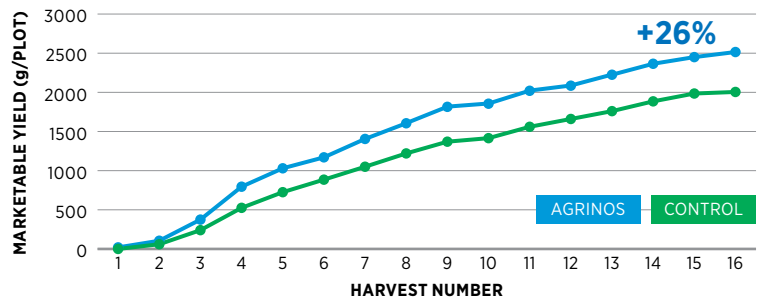

UNITED STATES STRAWBERRY TRIAL YIELD RESULTS

YEAR

July Plant - November Harvest

CROP/HYBRID

Portola Strawberry

LOCATION

Ventura County California

PRODUCTS/RATES

iNvigo® (sold under the brand name HYT® A in California) 1 pt/acre + B Sure® 1 qt/acre mixed with fertilizer and injected through drip irrigation every 3 weeks for a total of 12 injections.

B Sure foliar 1 qt/acre sprayed 5 times.

FIELD SIZE

Plot size = 1701 ft²

TRIAL PERFORMED BY

Holden

STRAWBERRY TRIAL 2014 UNITED STATES